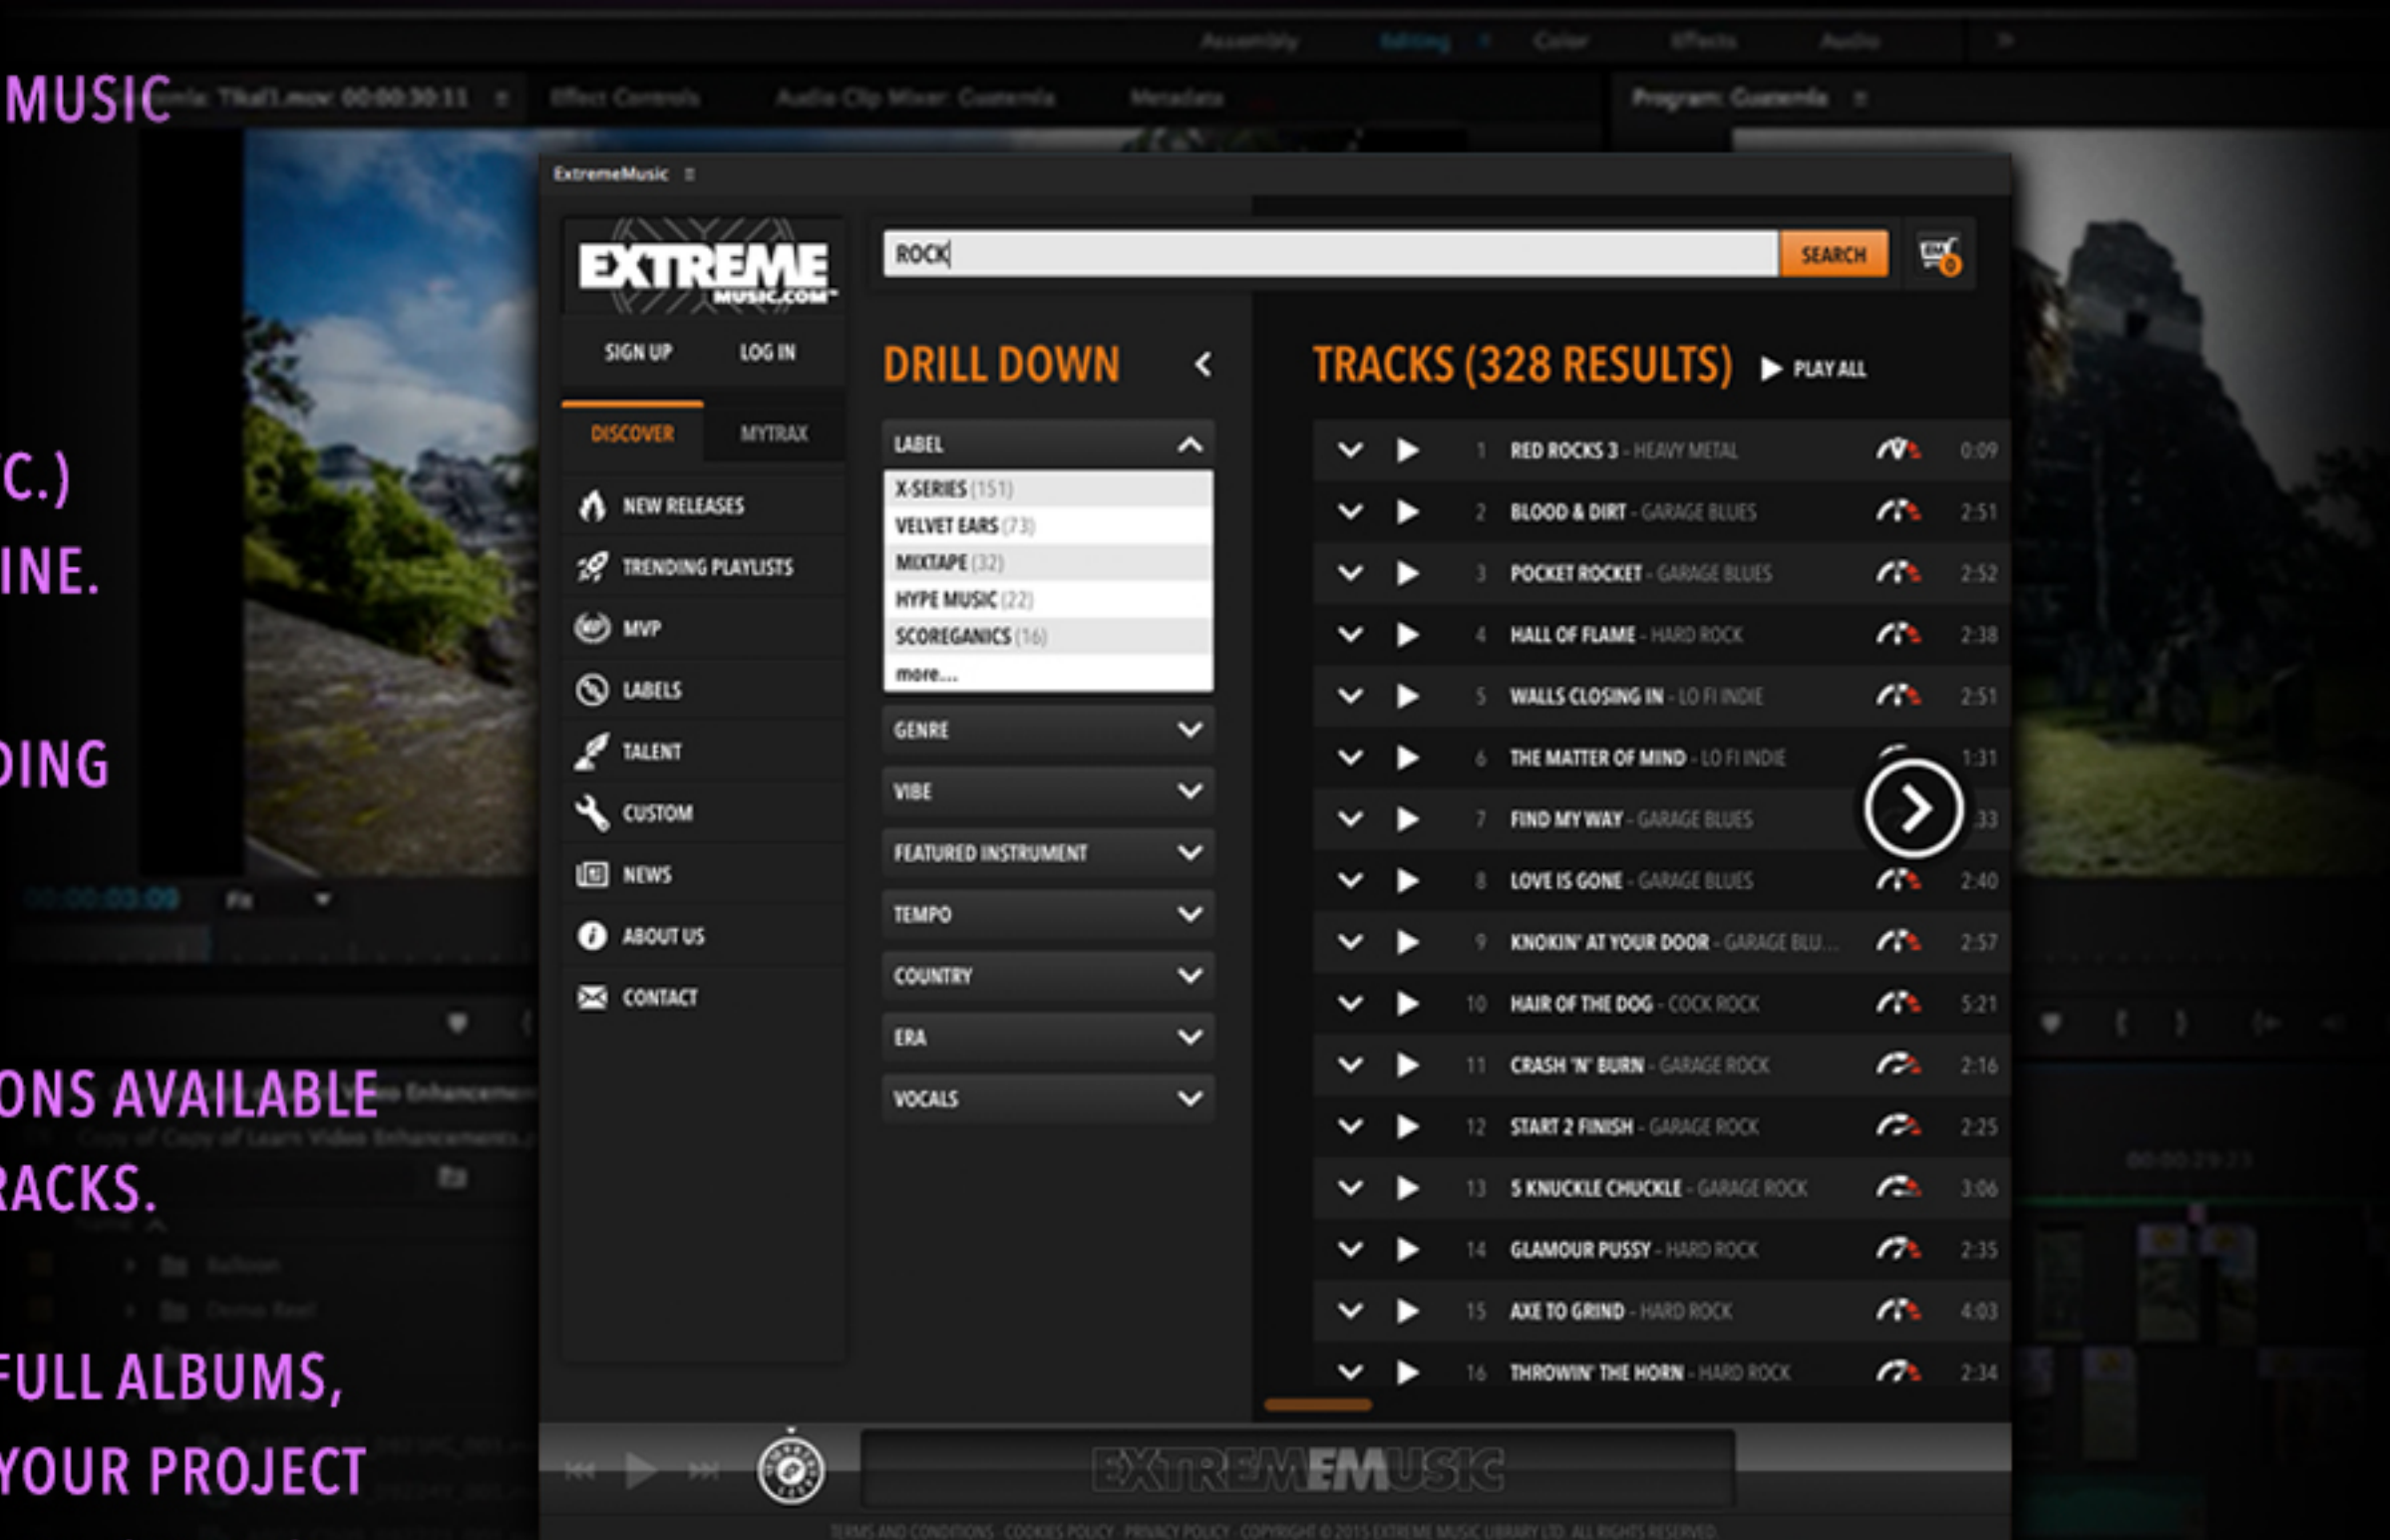

EXTREMEMUSIC Pr

PLUG IN FOR FULL ACCESS TO EXTREMEMUSIC.COM
WITHOUT LEAVING ADOBE PREMIERE PRO.

LOGIN USING YOUR EXTREME MUSIC
WEBSITE CREDENTIALS.

SEARCH FOR ANYTHING
(KEYWORD, GENRE, MOOD, ETC.)
AND USE DRILL DOWN TO REFINE.

PREVIEW TRACKS BEFORE ADDING
TO YOUR PROJECT.

STEMS AND ALTERNATE VERSIONS AVAILABLE
TO DOWNLOAD FOR SELECT TRACKS.

DOWNLOAD SINGLE TRACKS, FULL ALBUMS,
OR PLAYLISTS DIRECTLY INTO YOUR PROJECT
IN BROADCAST-QUALITY WAV, AIF, OR MP3