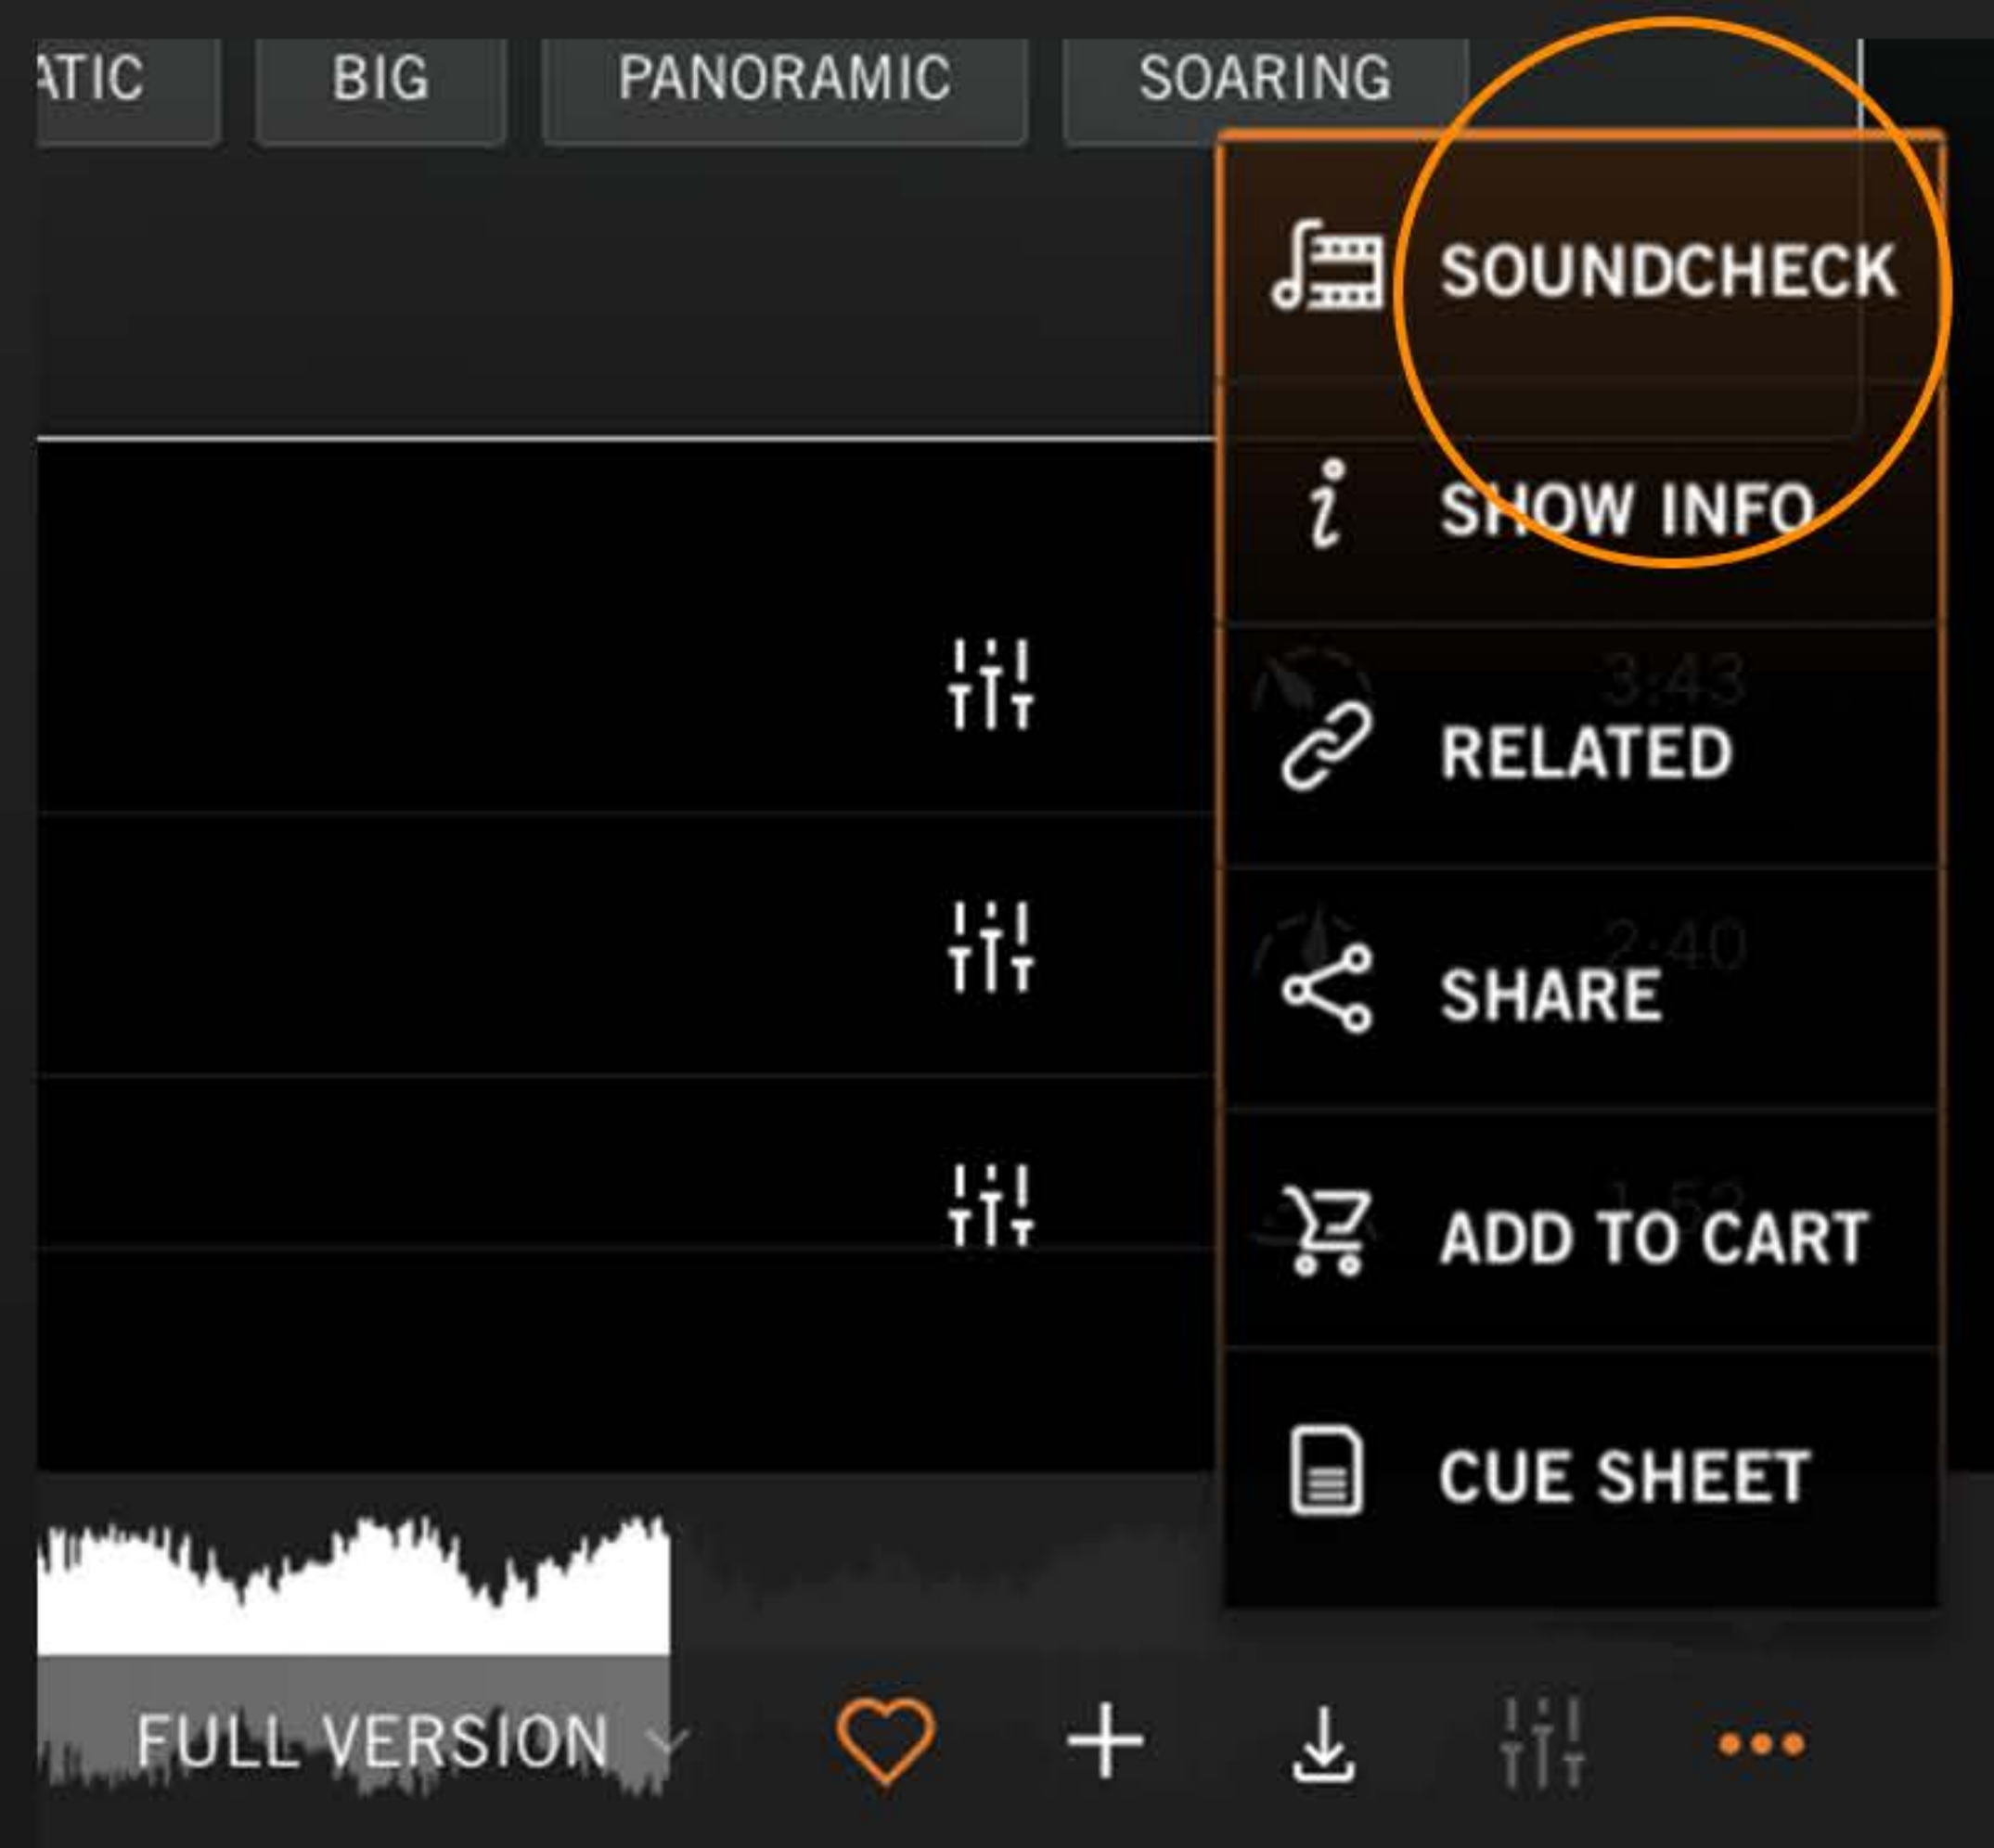

EXTREME TIPS: SOUNDCHECK

Preview how our music matches your visuals by uploading an .mp4 into "Soundcheck"

- ✓ Play your track to bring up the player window at the bottom of your screen

- ✓ Click the "Soundcheck" icon on the bottom right