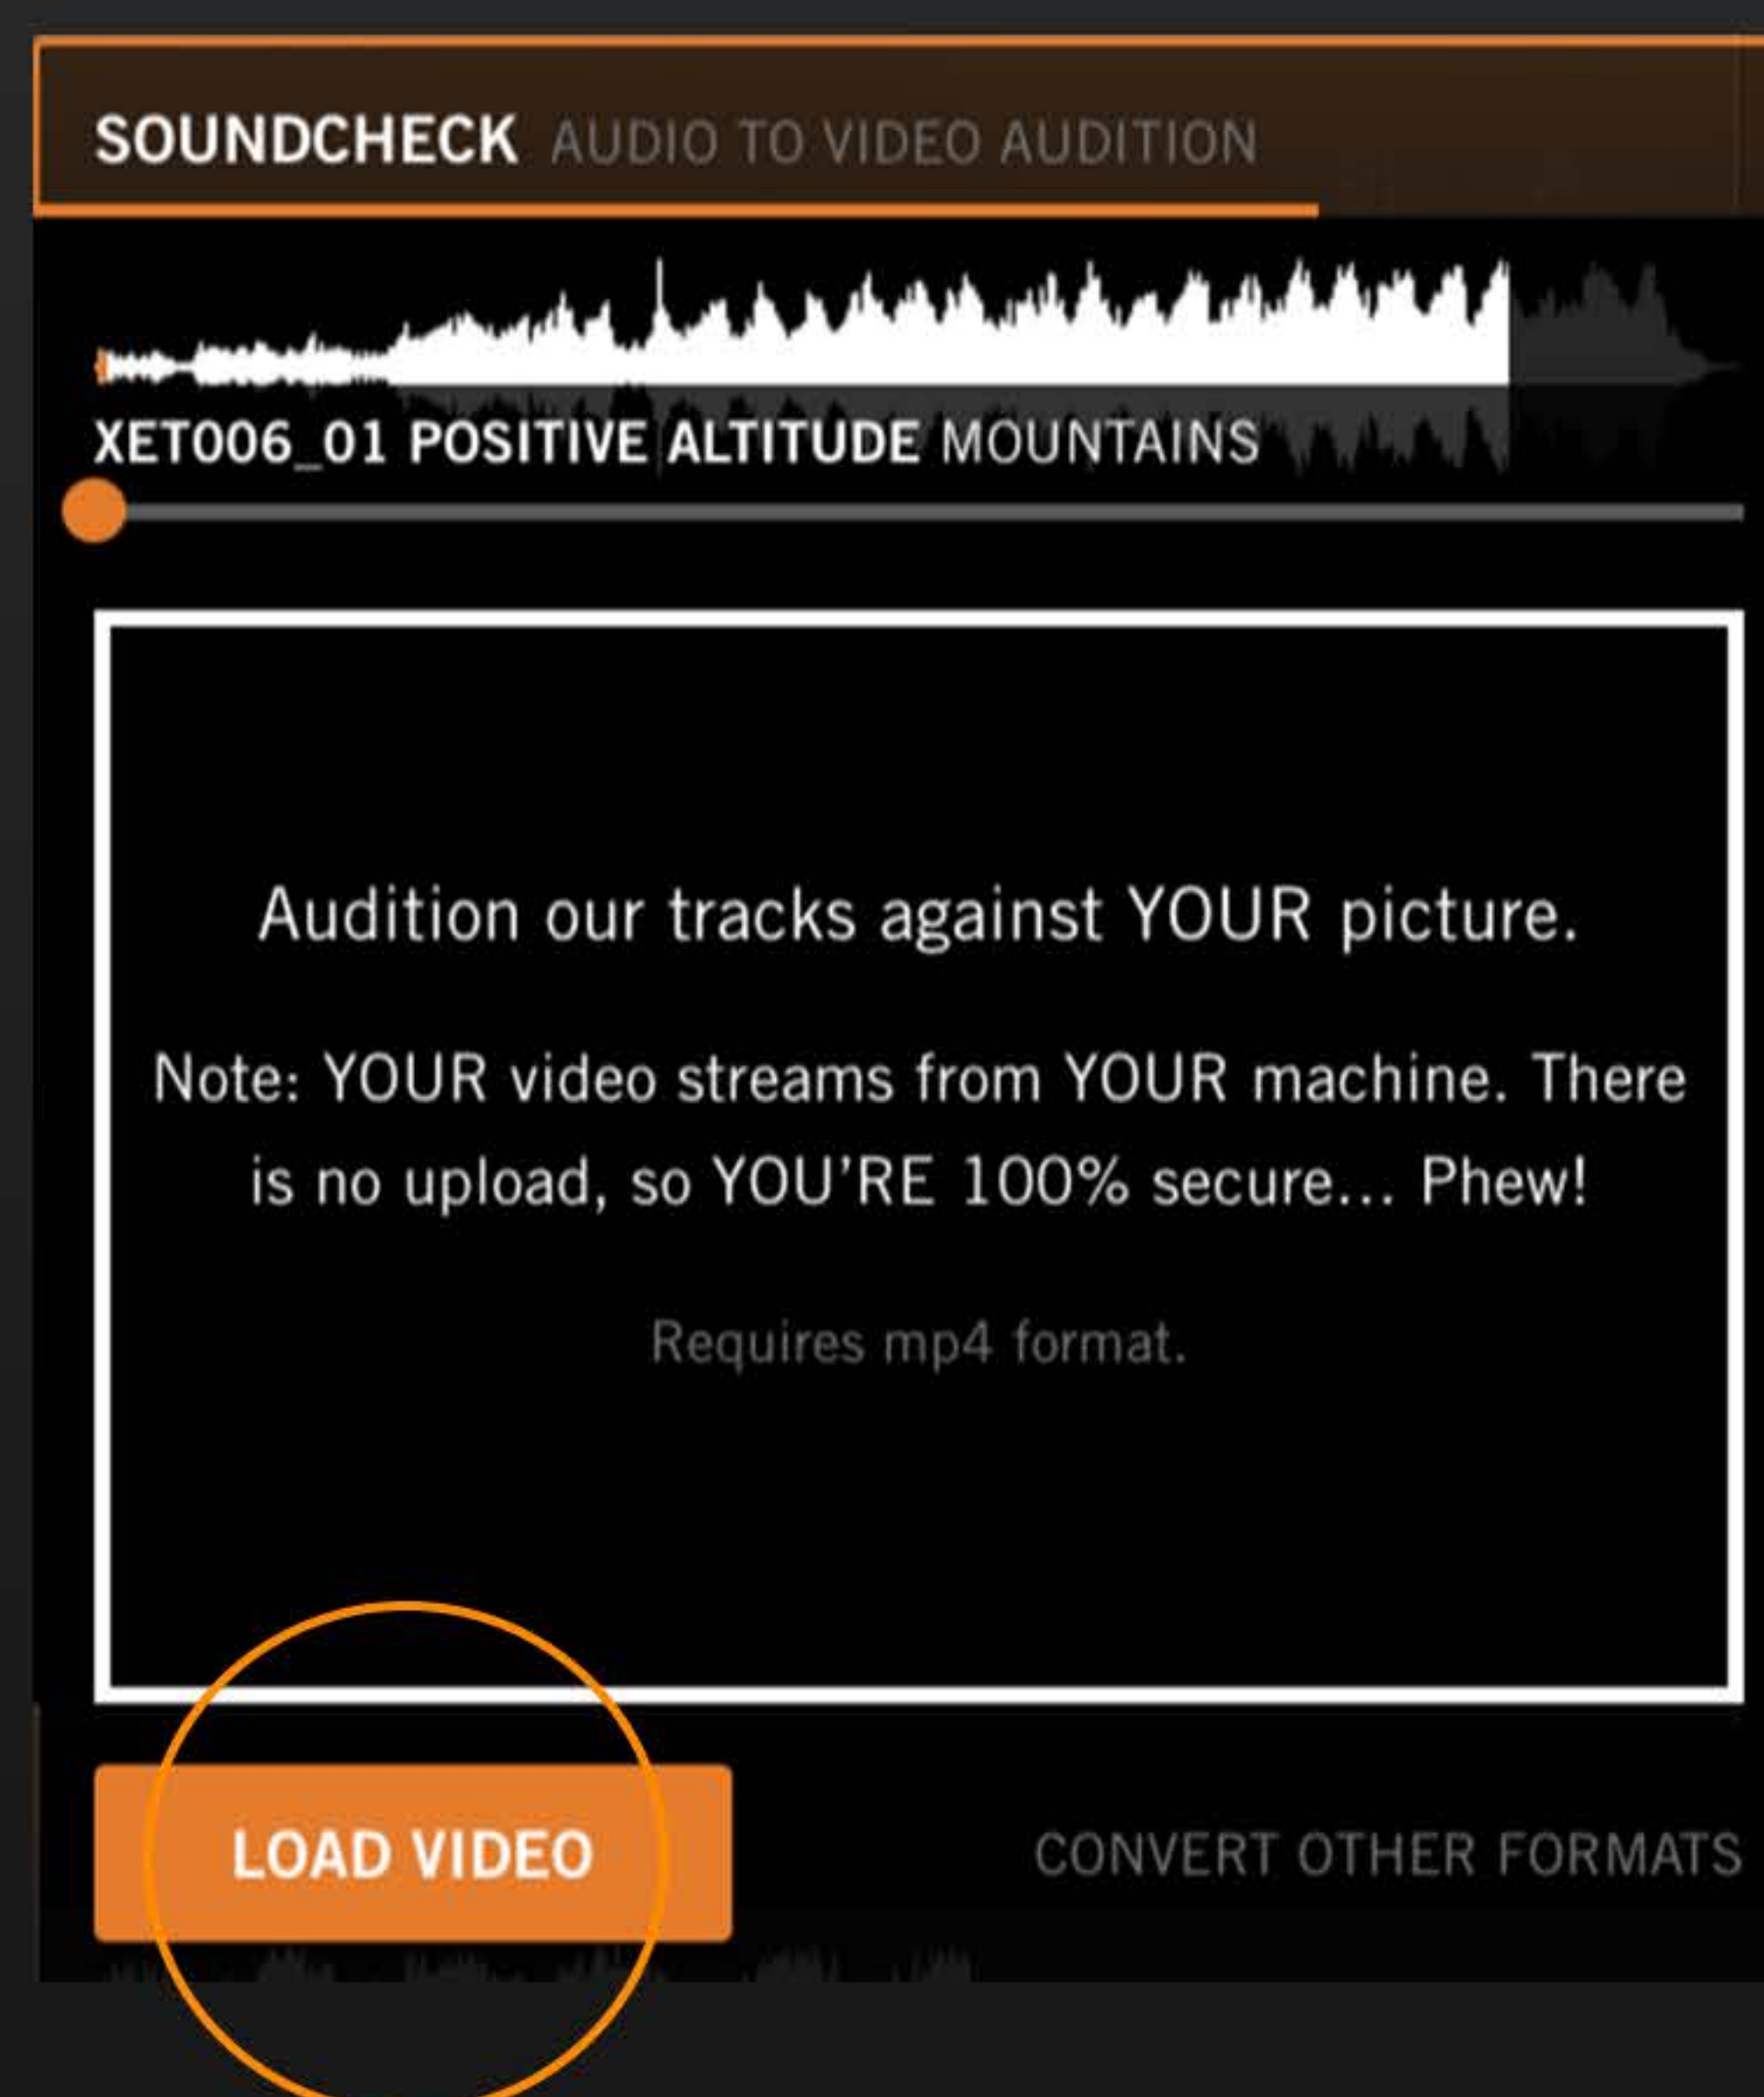

EXTREME TIPS: SOUNDCHECK

Preview how our music matches your visuals by uploading an .mp4 into "Soundcheck"

- ✓ Play your track to bring up the player window at the bottom of your screen

- ✓ Click the "Soundcheck" icon on the bottom right

- ✓ Upload your .MP4 to the pop up window to preview

***No videos are ever saved by Extreme and are removed as soon as you exit Soundcheck