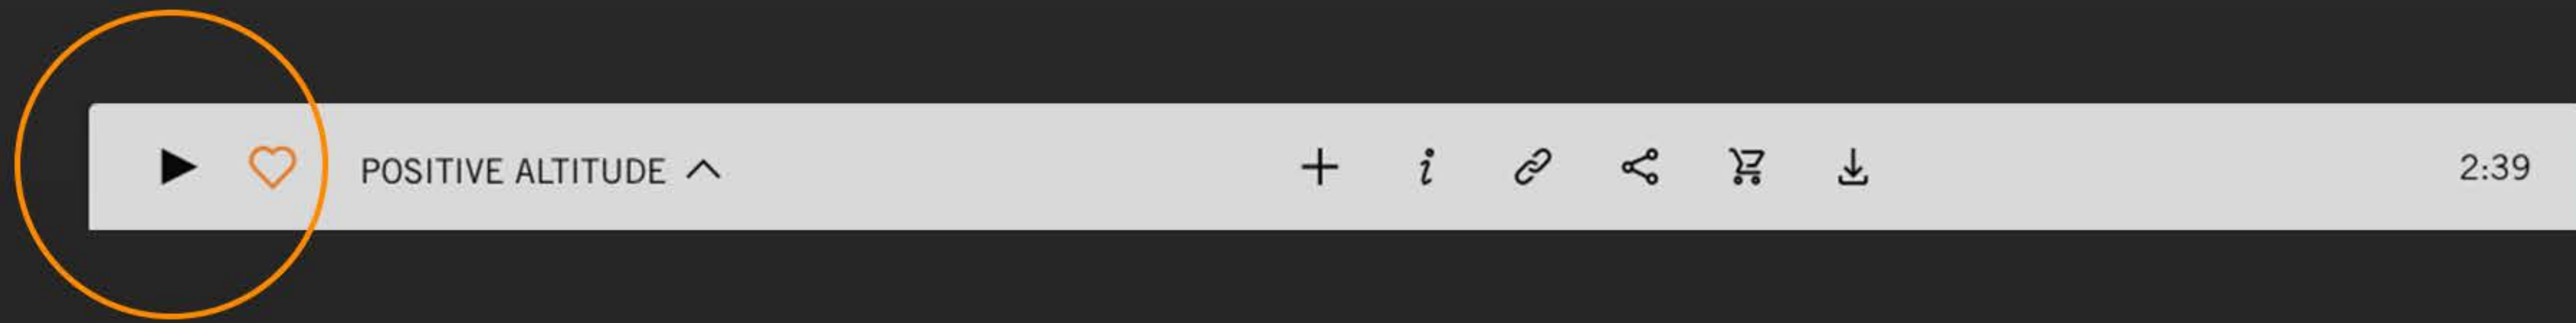

EXTREME TIPS: SOUNDCHECK

Preview how our music matches your visuals by uploading an .mp4 into "Soundcheck"

- ✓ Play your track to bring up the player window at the bottom of your screen

- ✓ Click the "Soundcheck" icon on the bottom right

- ✓ Upload your .MP4 to the pop up window to preview

***No videos are ever saved by Extreme and are removed as soon as you exit Soundcheck